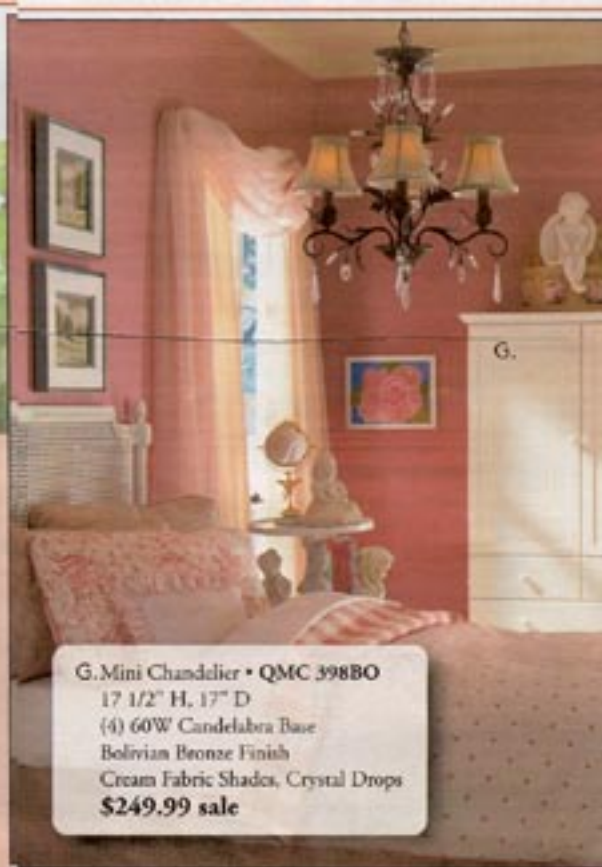

Decorate your Home Sale!

Cozy Cottage

Burnished Copper Finish, Amber Seavo Glass

G. Mini Chandelier • QMC 398BO
 17 1/2" H, 17" D
 (4) 60W Candelabra Base
 Bolivian Bronze Finish
 Cream Fabric Shades, Crystal Drops
\$249.99 sale