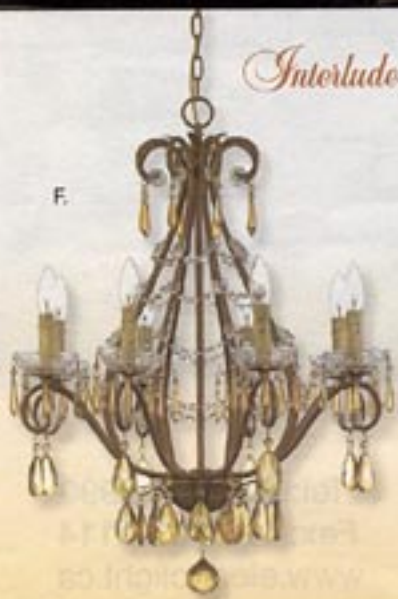

Decorate your
Home
Sale!

Charlotte
Empire Brass Finish
Pleated Linen Shades

A.

B.

A. Hanging Fixture • CR 5005ER
23 1/2" H, 26" W
(5) 60W Candelabra Base
$399.99 sale

B. Wall Fixture • CR 8701ER
15" H, 6 1/2" W, 8" Ext.
(1) 60W Candelabra Base
$79.99 sale

D.

Marquette
Heirloom Finish
Crystal Drops

C.

E.

C. Hanging Fixture • MQ 5006HL
38" H, 28" D
(6) 60W Candelabra Base
$359.99 sale

D. Pendant • MQ 2824HL
31 1/2" H, 24" D
(3) 100W Medium Base
Mottled Amber Seavo Glass
$279.99 sale

E. Hanging Fixture • MQ 5206HL
41 1/2" H, 20 1/2" D
(6) 60W Candelabra Base
$449.99 sale

F. Hanging Fixture • IN 5008RO
29 1/2" H, 25" D
(8) 60W Candelabra Base
Rococo Finish
Dark Amber Crystals
$479.99 sale

G. Hanging Fixture • MM 5008BG
29" H, 24" D
(8) 60W Candelabra Base
Bombay Gold Finish
Amber Crystal Drops
$479.99 sale

Interlude

F.

G.

Minuet

Juliet

Verona Finish
Amber Alabaster Glass
with Painted Accents

H.

H. Hanging Fixture
JL 5103VE
21" H, 22" D
(3) 100W Medium Base
$239.99 sale